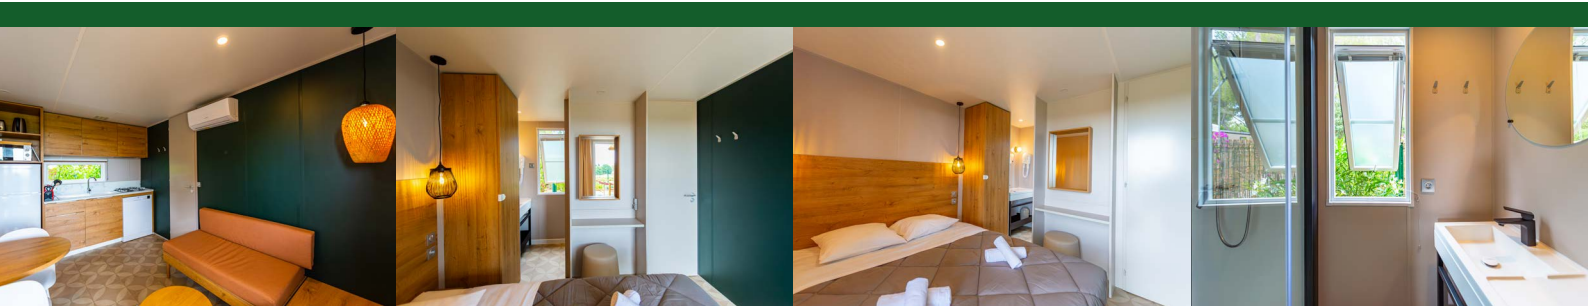

PREMIUM AMENITIES & SERVICES

- Two **FREE** wifi connections
- Pod coffee machine, electric kettle, toaster
- **FREE** end-of-stay cleaning + late departure
- Bed & bath linen, pillows and duvets **PROVIDED**
- **FREE** baby kit (please book ahead): high chair, folding cot with a real mattress + mattress cover

ANY QUESTIONS?

Please feel free to contact us any time on +33(0)4 94 66 82 72 or by email at resa@lapascalinette.fr

See you soon in our green paradise!