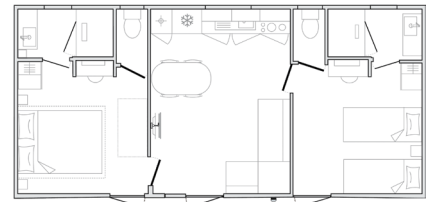

Mobile home size: 33.20m²
Terrace: 20m² including 12m² covered
Spa size: 200 x 158.5 x H 63 cm
Water jets: 10 back + 4 feet + 4 side