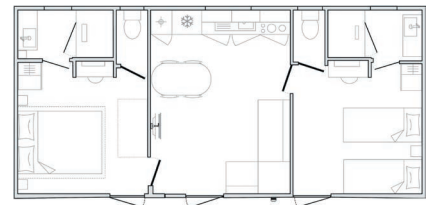

Mobile home size: 33.20m²
Terrace: 20m² including 12m² covered
Pool area: 62m²
Pool size: 4.54m x 2.20m - Depth: 1.42m
Water height: 1.32m